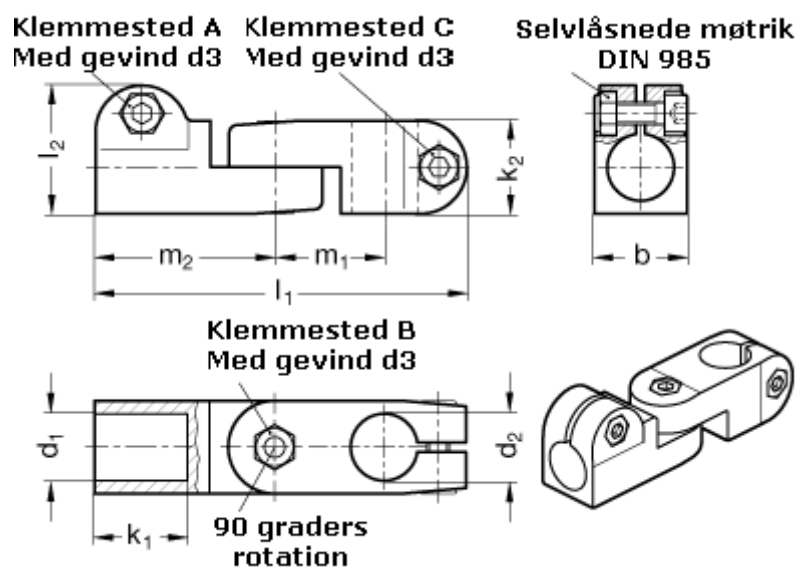

Article number: 20283B18B122BL
Description: E+G swivel clamp
GN283-B18-B12-2-BL

Measures

$b = 25$	$m_1 = 29.5$
$d_1 = B18$	$m_2 = 48.5$
$d_2 = B12$	
$d_3 = M 6$	
$k_1 = 25$	
$k_2 = 25$	
$l_1 = 100$	
$l_2 = 34.5$	